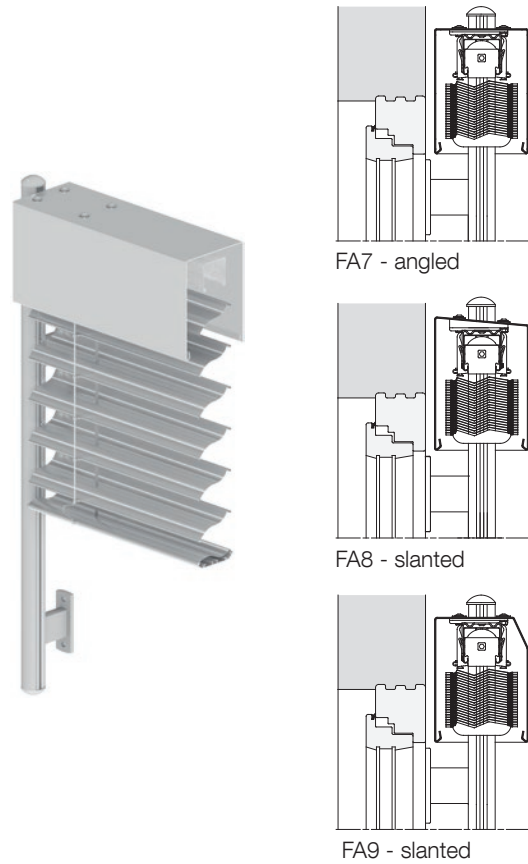

HELLA OUTDOOR BLINDS EXTERIOR VENETIAN BLINDS

OUTDOOR BLINDS & EXTERIOR VENETIAN BLINDS in the façade system

Self-supporting system with outdoor blinds or exterior venetian blinds for quick and easy installation with few fastening points. The channel is pushed onto the guide rail for a self-supporting installation.

OUTDOOR BLINDS & EXTERIOR VENETIAN BLINDS in the façade system

03/2021 7500 0115_EN

FA - model aluminium channel canted self-supporting

Channel on inside guide rails

FA - model aluminium channel canted self-supporting

Channel between the guide rails

FAS - model aluminium channel extruded self-supporting

FFS - model for recess (window installation)

Spacer types

FFS

FFS

FA / FAS

Guide rail types FA / FAS / FFS