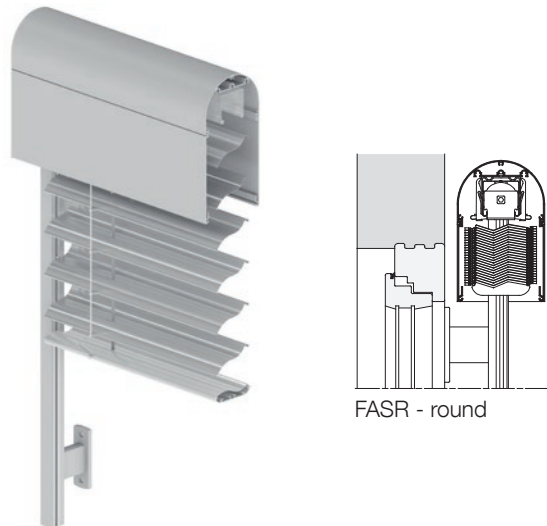

HELLA OUTDOOR BLINDS EXTERIOR VENETIAN BLINDS

OUTDOOR BLINDS & EXTERIOR VENETIAN BLINDS in the façade system

Self-supporting system with outdoor blinds or exterior venetian blinds for quick and easy installation with few fastening points. The channel is pushed onto the guide rail for a self-supporting installation.

OUTDOOR BLINDS & EXTERIOR VENETIAN BLINDS in the façade system

03/2021 7500 0115_EN

FA - model aluminium channel canted self-supporting

Channel on inside guide rails

FA - model aluminium channel canted self-supporting

Channel between the guide rails

FAS - model aluminium channel extruded self-supporting

FFS - model for recess (window installation)

Spacer types

FFS

FFS

FA / FAS

Guide rail types FA / FAS / FFS