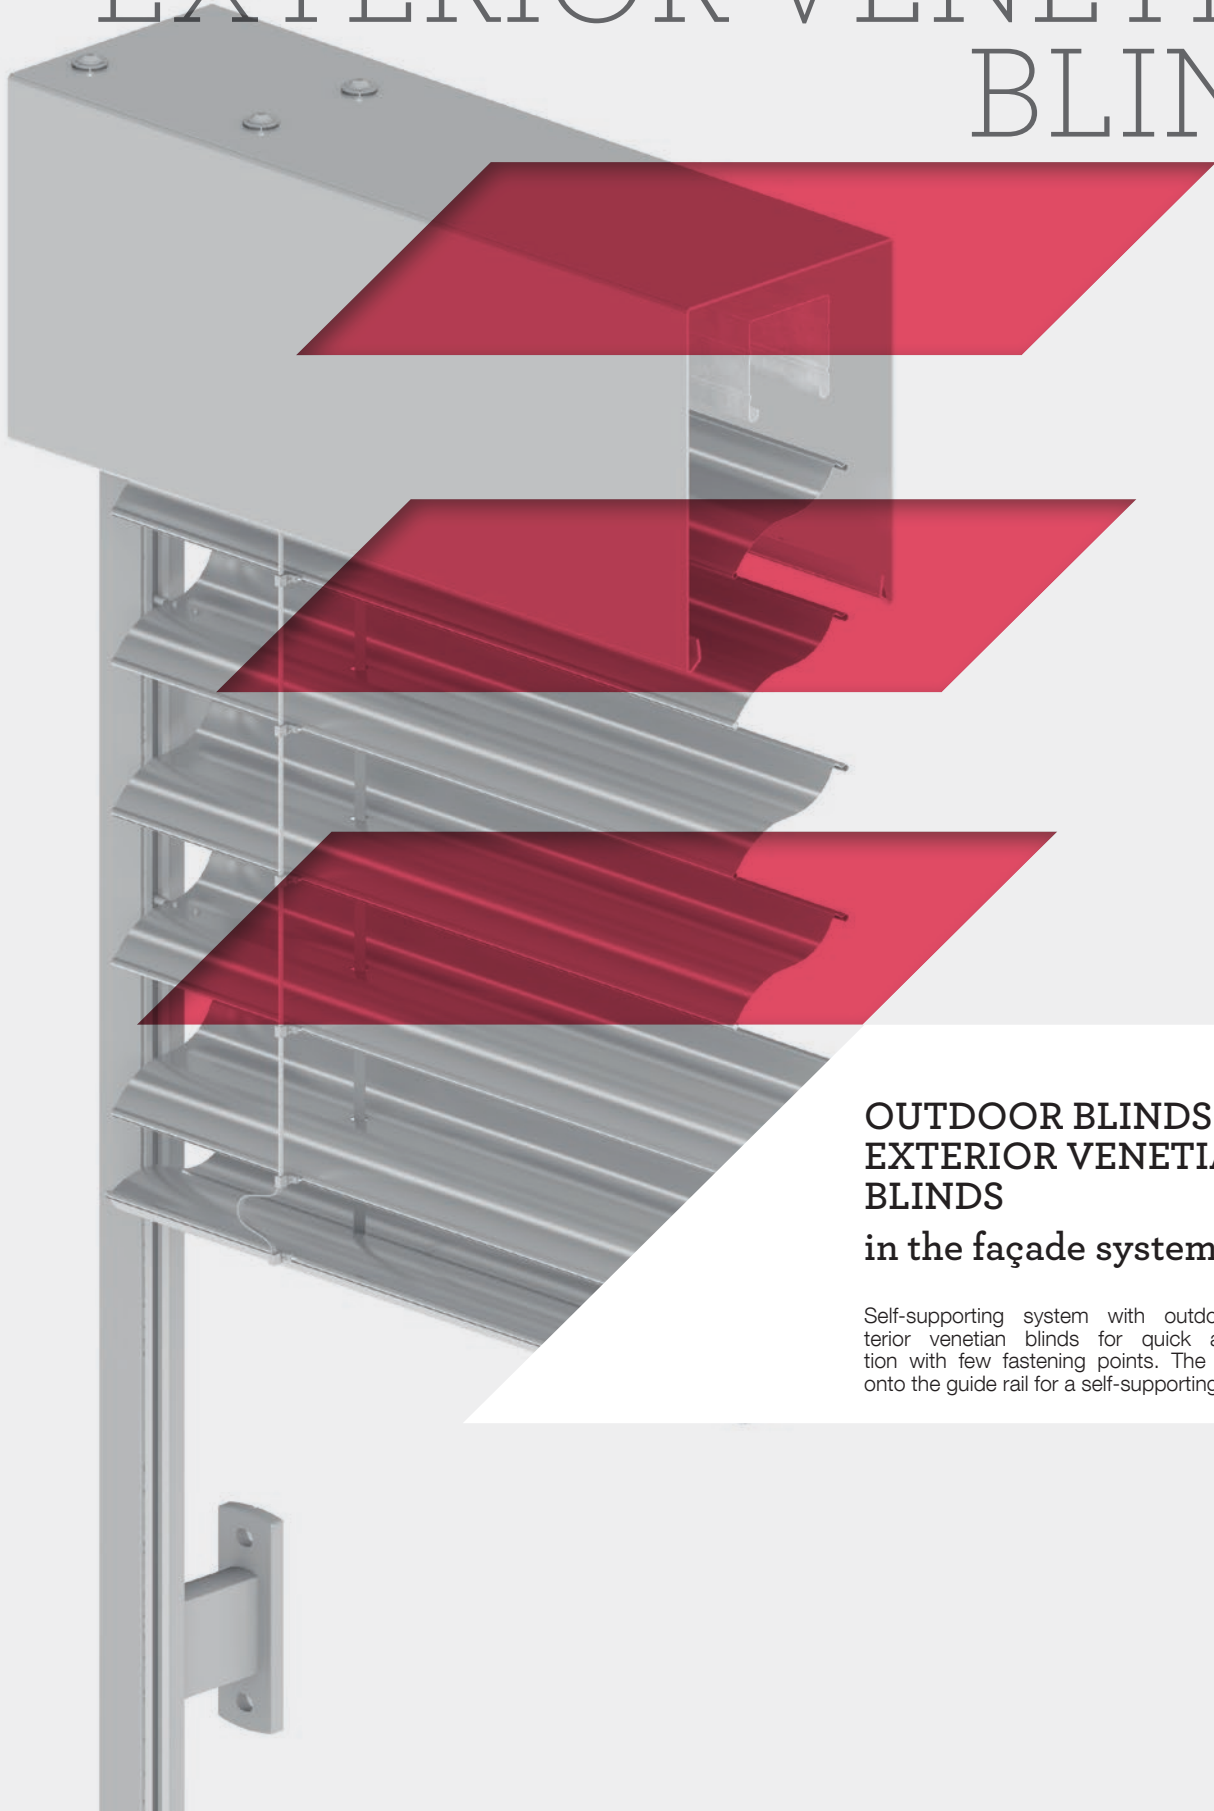

HELLA OUTDOOR BLINDS EXTERIOR VENETIAN BLINDS

OUTDOOR BLINDS & EXTERIOR VENETIAN BLINDS in the façade system

Self-supporting system with outdoor blinds or exterior venetian blinds for quick and easy installation with few fastening points. The channel is pushed onto the guide rail for a self-supporting installation.

OUTDOOR BLINDS & EXTERIOR VENETIAN BLINDS in the façade system

03/2021 7500 0115_EN

FA - model aluminium channel canted self-supporting

Channel on inside guide rails

FA - model aluminium channel canted self-supporting

Channel between the guide rails

FAS - model aluminium channel extruded self-supporting

FFS - model for recess (window installation)

Spacer types

FFS

FFS

FA / FAS

Guide rail types FA / FAS / FFS