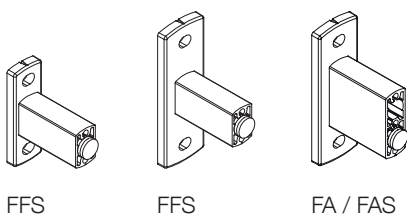

OUTDOOR BLINDS & EXTERIOR VENETIAN BLINDS in the façade system

03/2021 7500 0115_EN

FA - model aluminium channel canted self-supporting

Channel on inside guide rails

FA - model aluminium channel canted self-supporting

Channel between the guide rails

FAS - model aluminium channel extruded self-supporting

FFS - model for recess (window installation)

Spacer types

FFS

FFS

FA / FAS

Guide rail types FA / FAS / FFS