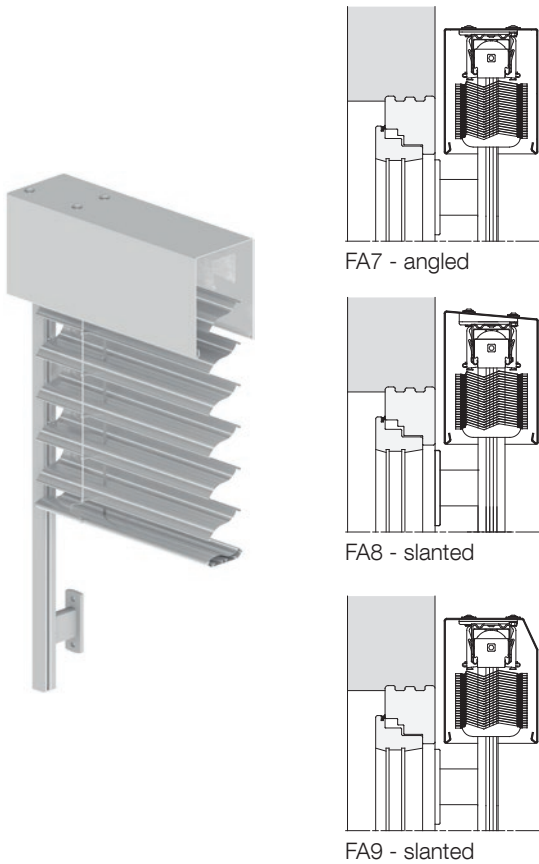

HELLA OUTDOOR BLINDS EXTERIOR VENETIAN BLINDS

OUTDOOR BLINDS & EXTERIOR VENETIAN BLINDS in the façade system

Self-supporting system with outdoor blinds or exterior venetian blinds for quick and easy installation with few fastening points. The channel is pushed onto the guide rail for a self-supporting installation.

OUTDOOR BLINDS & EXTERIOR VENETIAN BLINDS in the façade system

03/2021 7500 0115_EN

FA - model aluminium channel canted self-supporting

Channel on inside guide rails

FA - model aluminium channel canted self-supporting

Channel between the guide rails

FAS - model aluminium channel extruded self-supporting

FFS - model for recess (window installation)

Spacer types

FFS

FFS

FA / FAS

Guide rail types FA / FAS / FFS