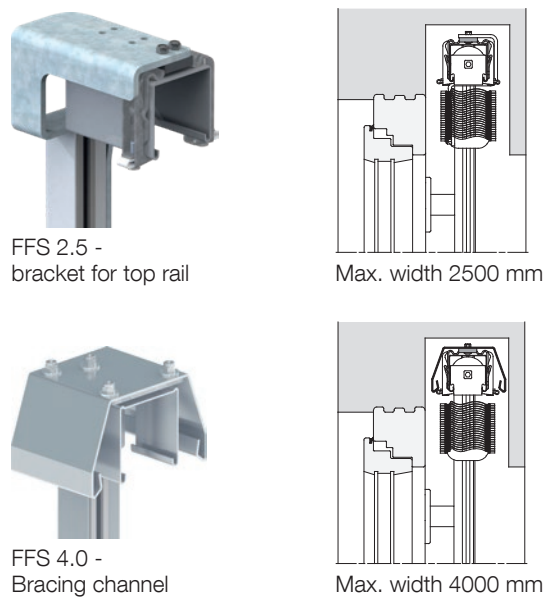

OUTDOOR BLINDS & EXTERIOR VENETIAN BLINDS in the façade system

03/2021 7500 0115_EN

FA - model aluminium channel canted self-supporting

Channel on inside guide rails

FA - model aluminium channel canted self-supporting

Channel between the guide rails

FAS - model aluminium channel extruded self-supporting

FFS - model for recess (window installation)

Spacer types

FFS

FFS

FA / FAS

Guide rail types FA / FAS / FFS